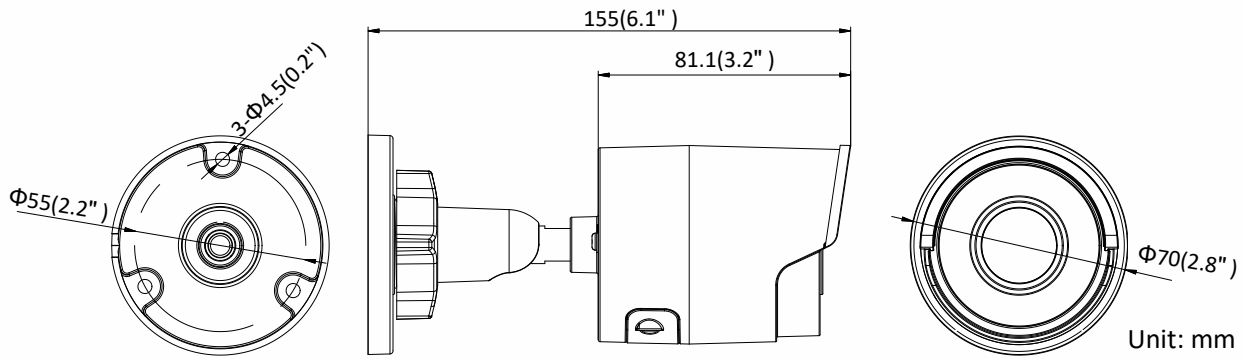

Available Model:

DS-2CD2083G0-I (2.8/4/6/8 mm)

Dimension

Accessory

Distributed by