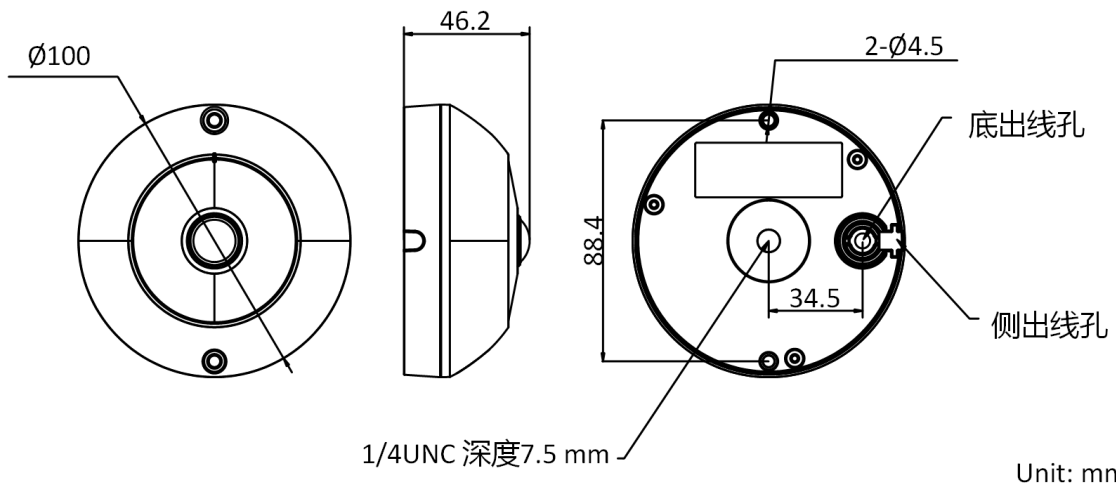

Power Consumption	12 VDC, 0.3 A, max. 3 W PoE (802.3af, 36 to 57 V), 0.1 A to 0.07 A, max. 4 W
Protection Level	IP67, IK10

▪ **Available Model**

DS-2CD2945FWD(1.16mm)(MEX Sistemas),

▪ **Dimension**