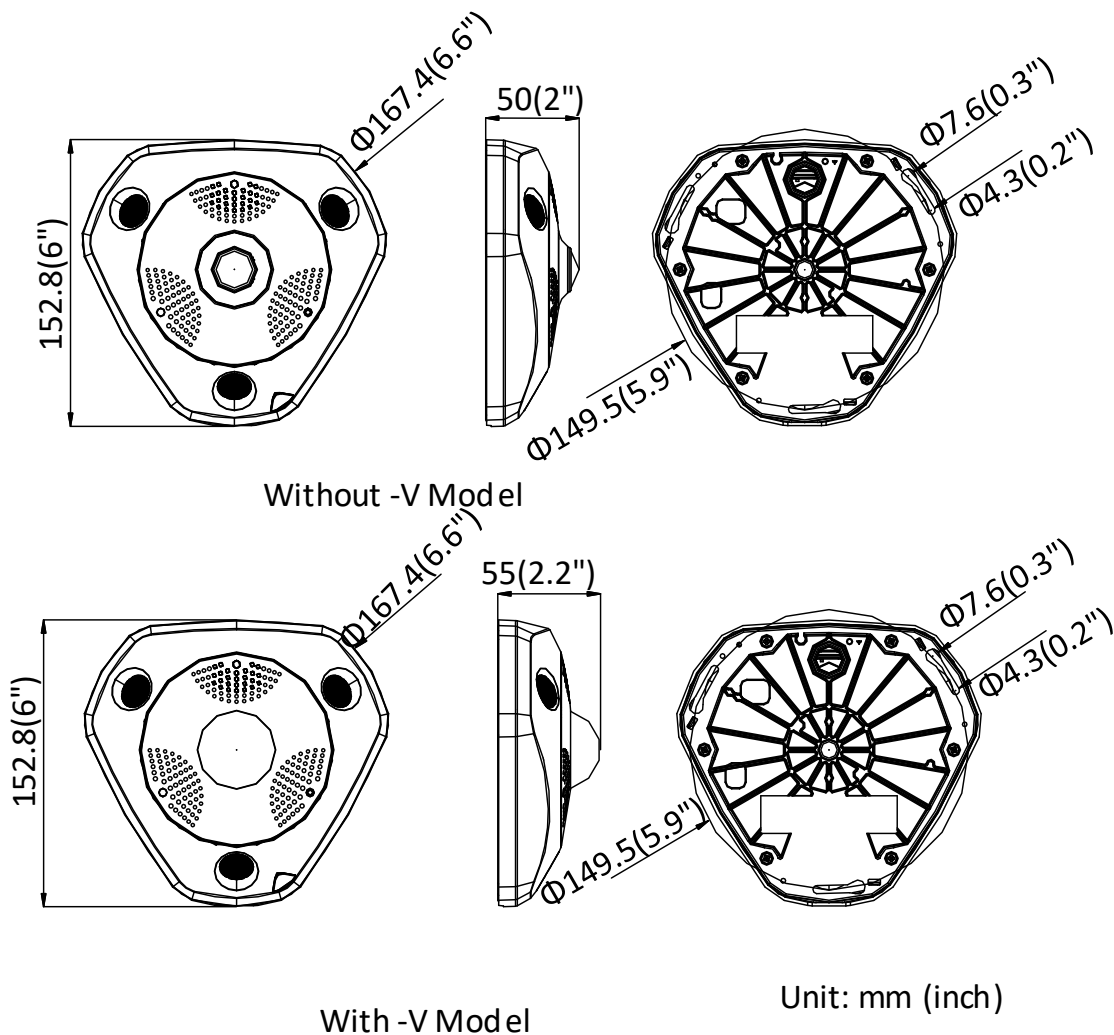

Power Supply	12 VDC $\pm$ 20%, PoE (802.3at, class 4), -S model: two-core terminal block Without -S model: Φ 5.5 $\times$ 2.1 mm coaxial power plug
Power Consumption	12 VDC, 1 A, max. 12.5 W PoE (802.3at, 42.5 to 57 V), 0.4 A to 0.3 A, max. 15 W
Protection Level (-V)	IP67, IK8
Heater	Yes
Material	Metal
Dimensions	Without -V model: 167.4 $\times$ 152.8 $\times$ 50 mm (6. 6" $\times$ 6" $\times$ 2") With -V model: 167.4 $\times$ 152.8 $\times$ 55 mm (6. 6" $\times$ 6" $\times$ 2.2")
Weight	Approx. 1400 g (3.09 lbs)

Available Model

DS-2CD6365G0-I (1.27 mm); DS-2CD6365G0-IS (1.27 mm), DS-2CD6365G0-IV (1.27 mm), DS-2CD6365G0-IVS (1.27 mm)

Dimensions