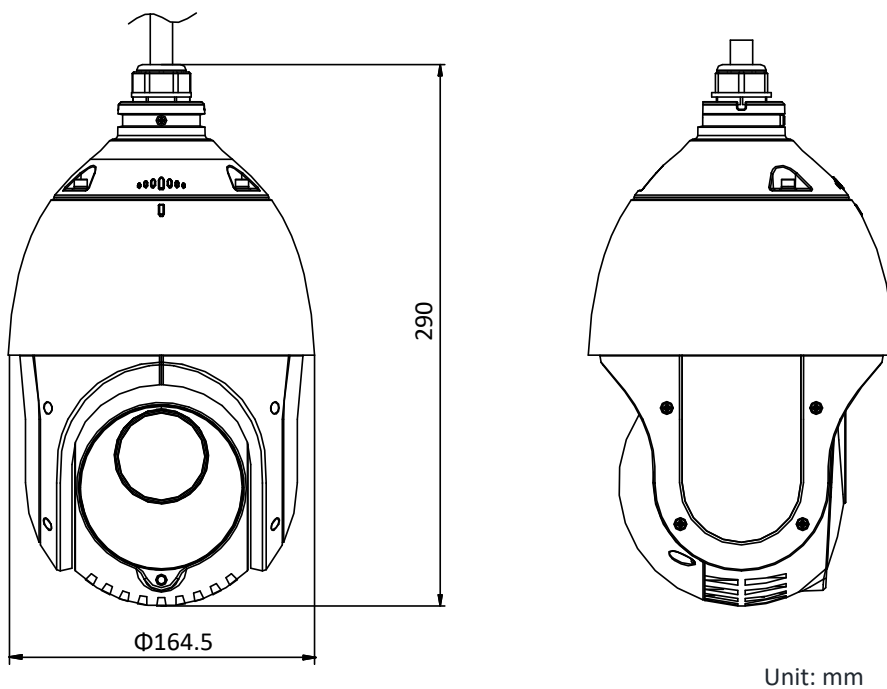

Protection Level	IP66 Standard, 4000V Lightning Protection, Surge Protection and Voltage Transient Protection
Material	ADC 12, PC, PC+10% GF
Dimensions	Φ 164.5 mm × 290 mm (Φ 6.48" × 11.42")
Weight	Approx. 2 kg (4.41 lb)

## Dimensions